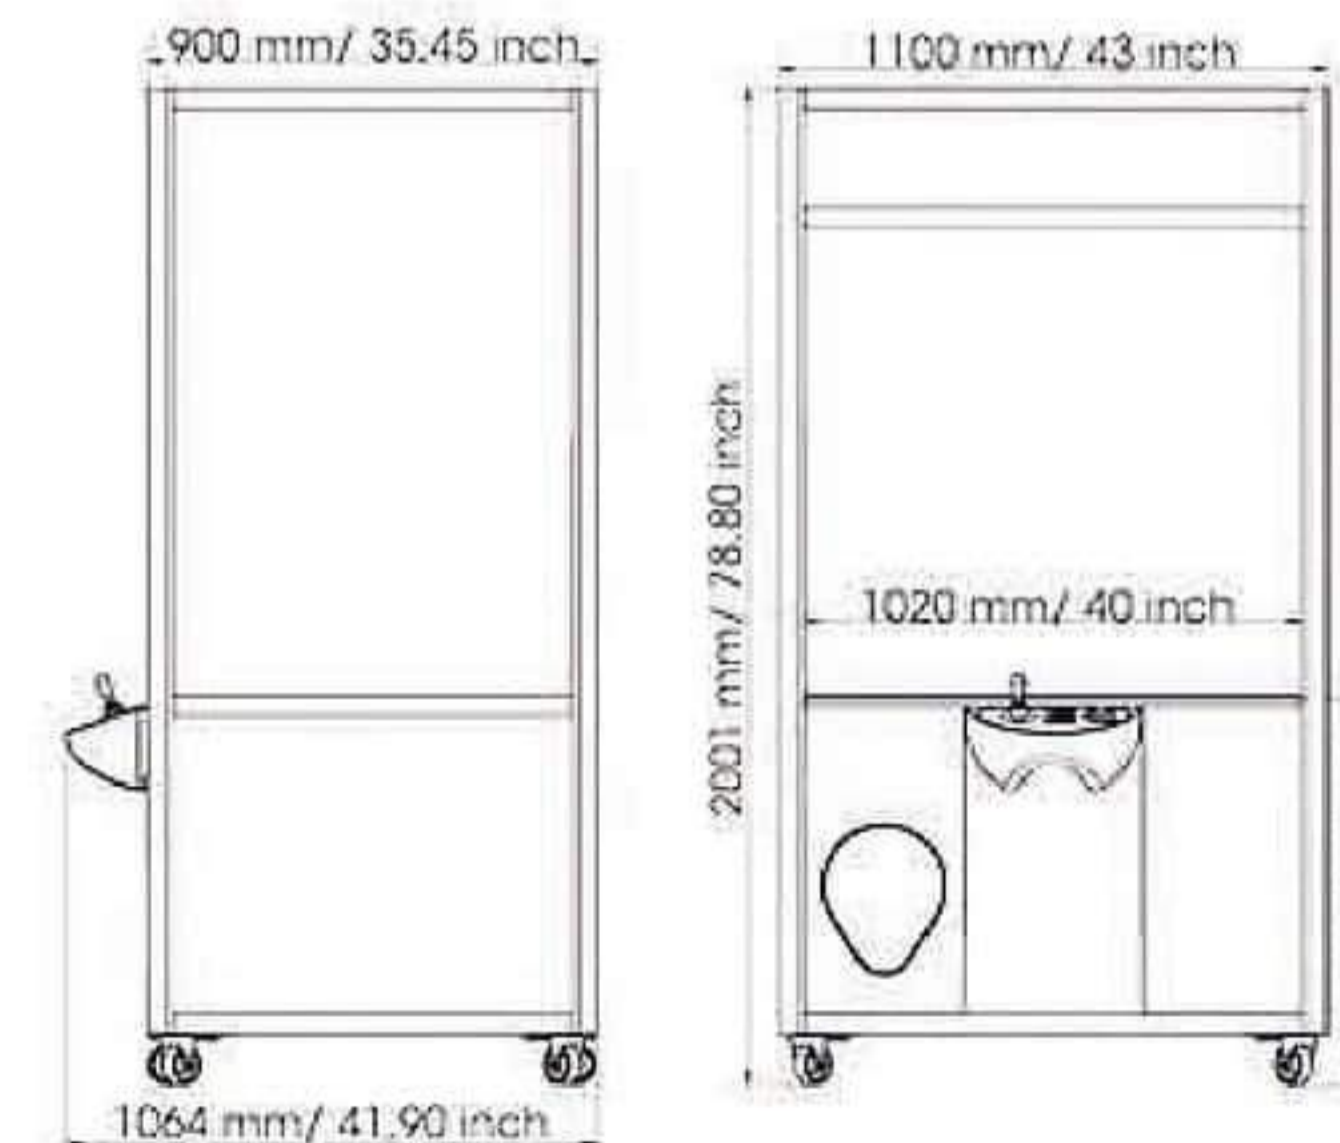

# Creative Line

These modern designed cranes have the newest technologie, with the opportunity to create your own unique look.

Very low power consumption thanks to intraXion and LED technology

Fully adjustable and fully metered.  
Available with push buttons or joystick.  
Coin and bill insert possible.

**YOUR DESIGN**

Design information and dimensions  
All artwork supplied should be minimum 150 dpi in real dimensions

**YOUR DESIGN**

**1 Player 3801**  
Weight: 183 kg/403.45 lbs  
Power: 80 Watt / 178 Watt  
(max. energy consumption while playing)

Sizes decal:  
front decal top 218 x 1020 mm  
front decal bottom 468 x 1020 mm  
side decal top 210 x 820 mm  
side decal bottom 620 x 820 mm  
prize door decal 350 x 250 mm

**YOUR OWN UNIQUE DESIGN**