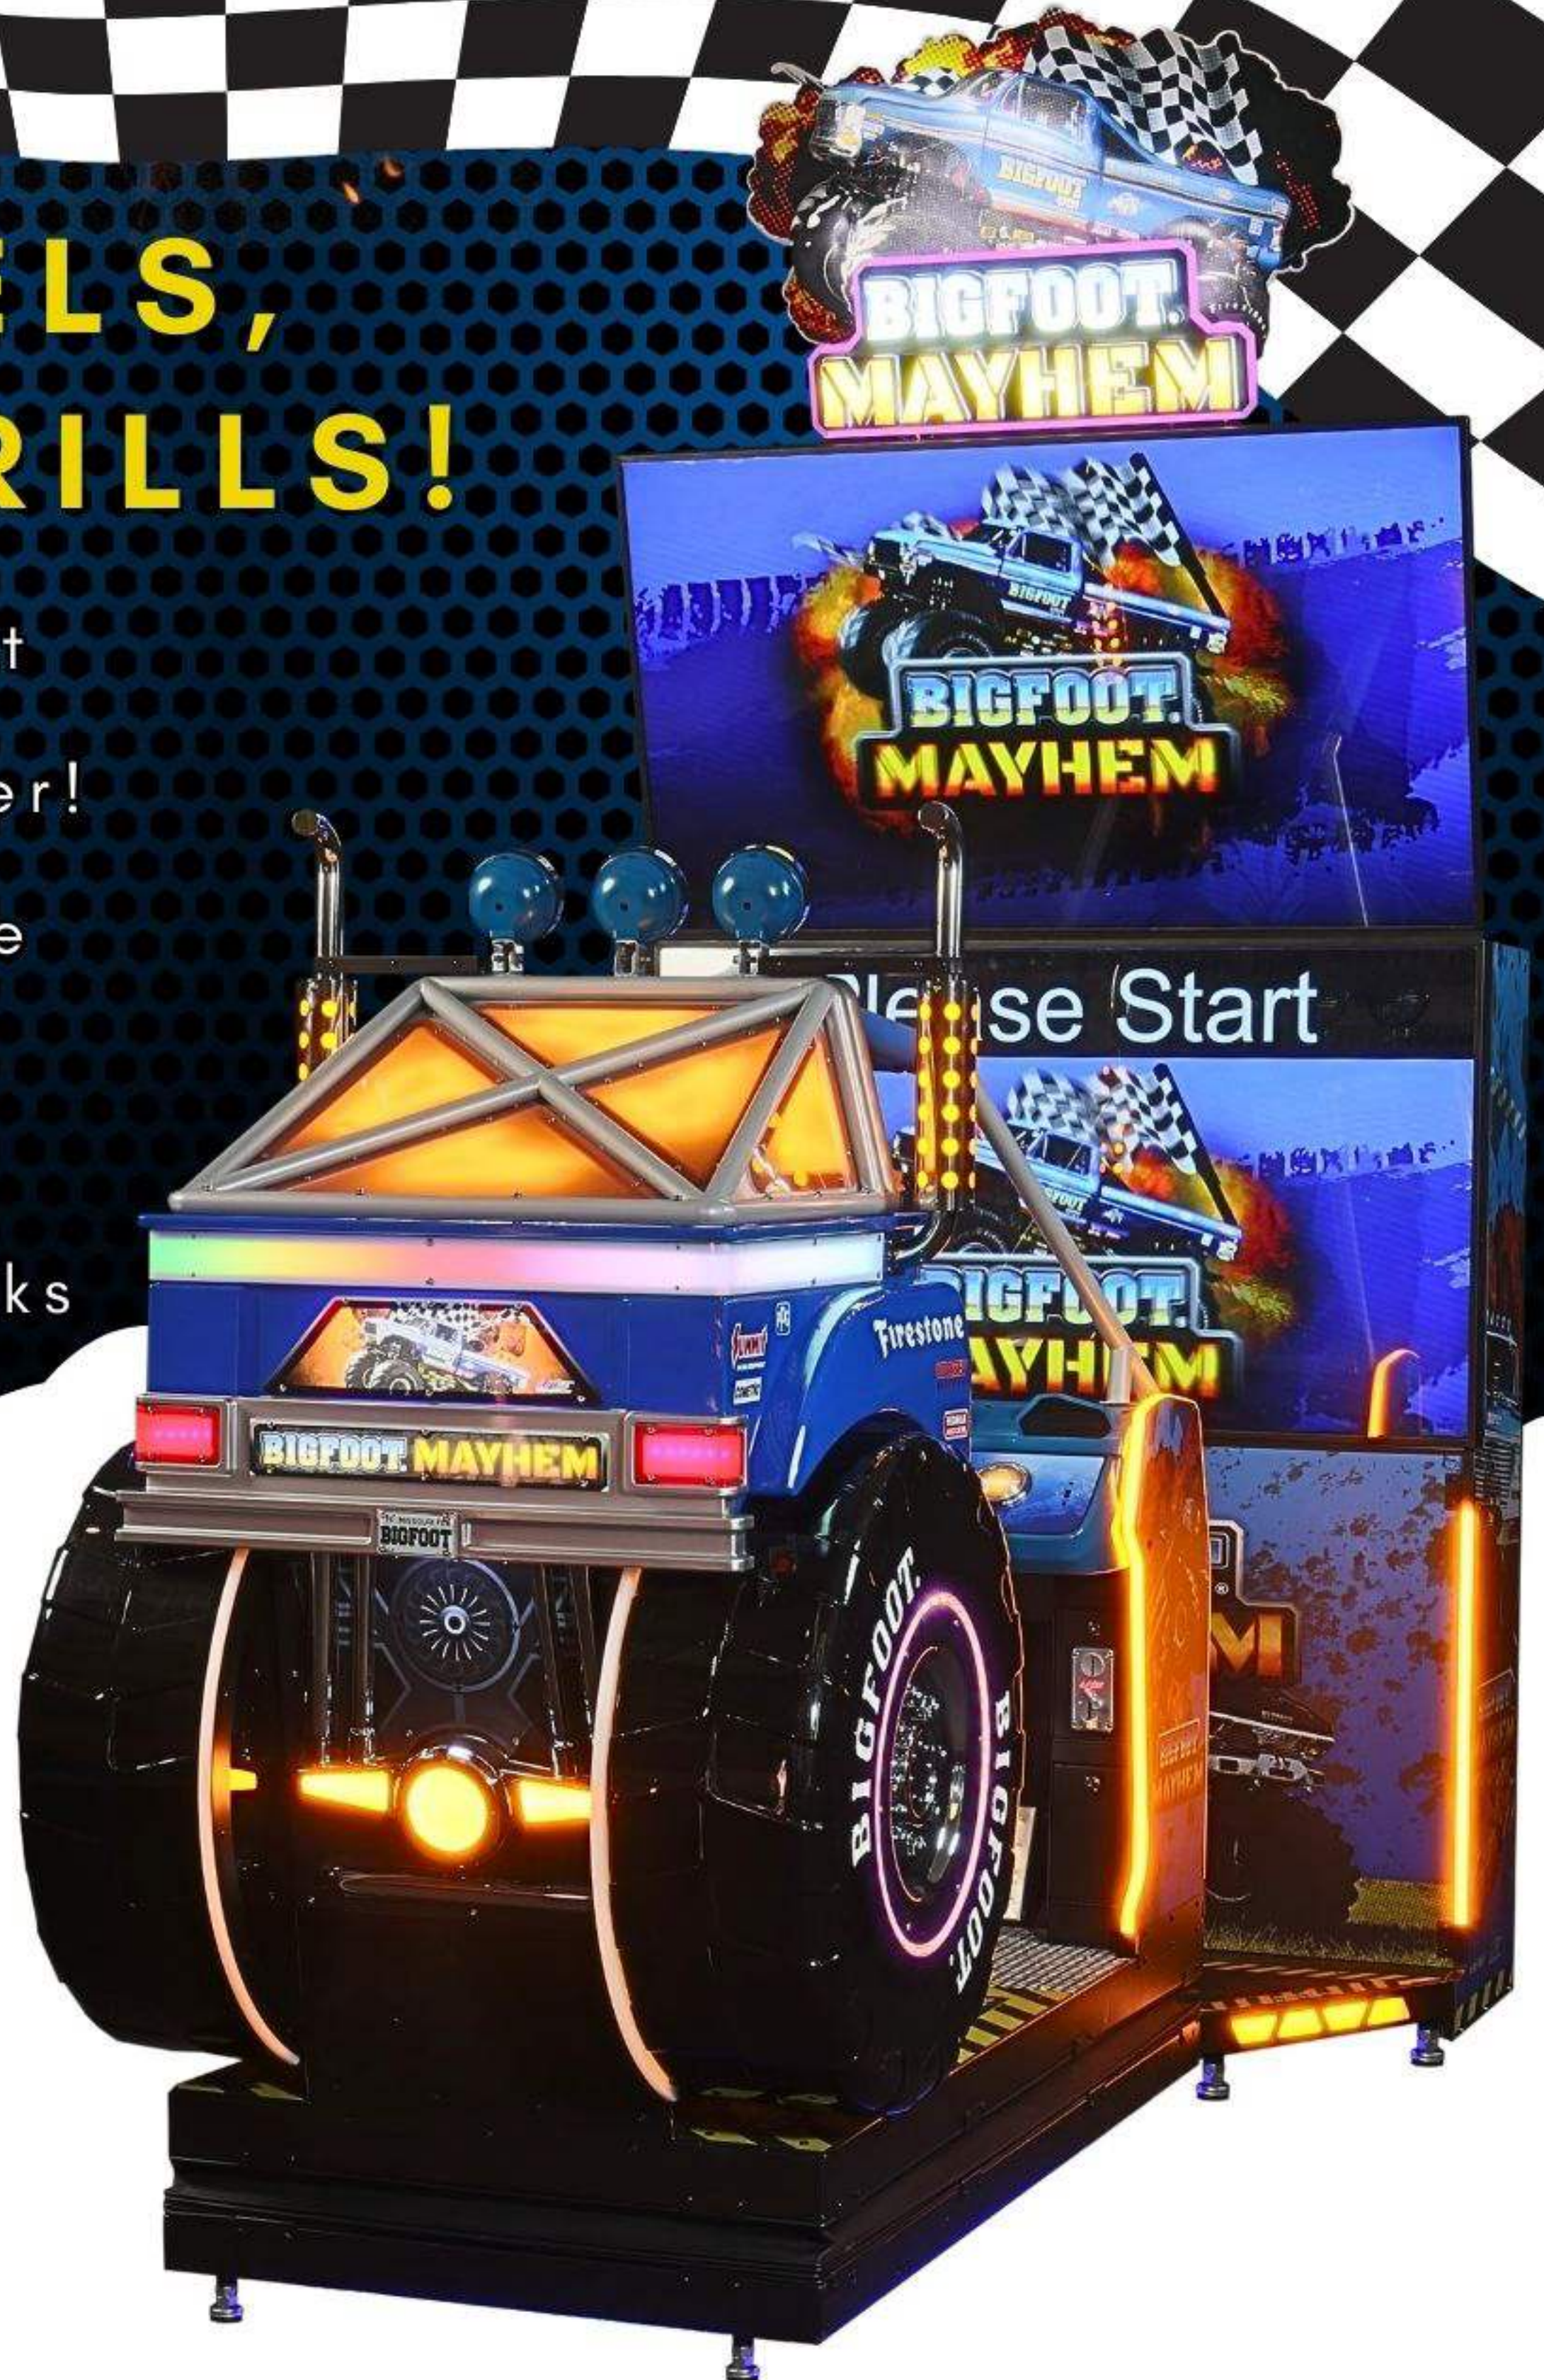

BIGFOOT MAYHEM

UNIS[®]
UNIS TECHNOLOGY

BIG WHEELS, BIGGER THRILLS!

- Get ready for the most electrifying arcade driving experience ever!
- Compete in Race Mode or rack up points in Mayhem Mode
- Destroy objects, crush cars, and perform tricks for nitro boosts
- Connect up to 4 cabinets for epic multiplayer battles
- Dual 65" LCD screens
- Precision steering wheel, foot pedal controls

OFFICIALLY LICENSED PRODUCT

Dimensions: W58" x D119" x H127.5" | Weight: 1347 lb.

*BIGFOOT® is a registered trademark of BIGFOOT 4X4, Inc. © 2023 BIGFOOT 4X4, Inc. All Rights Reserved. FIRESTONE and the FIRESTONE logo are trademarks of BRIDGESTONE BRANDS, LLC and used with permission.