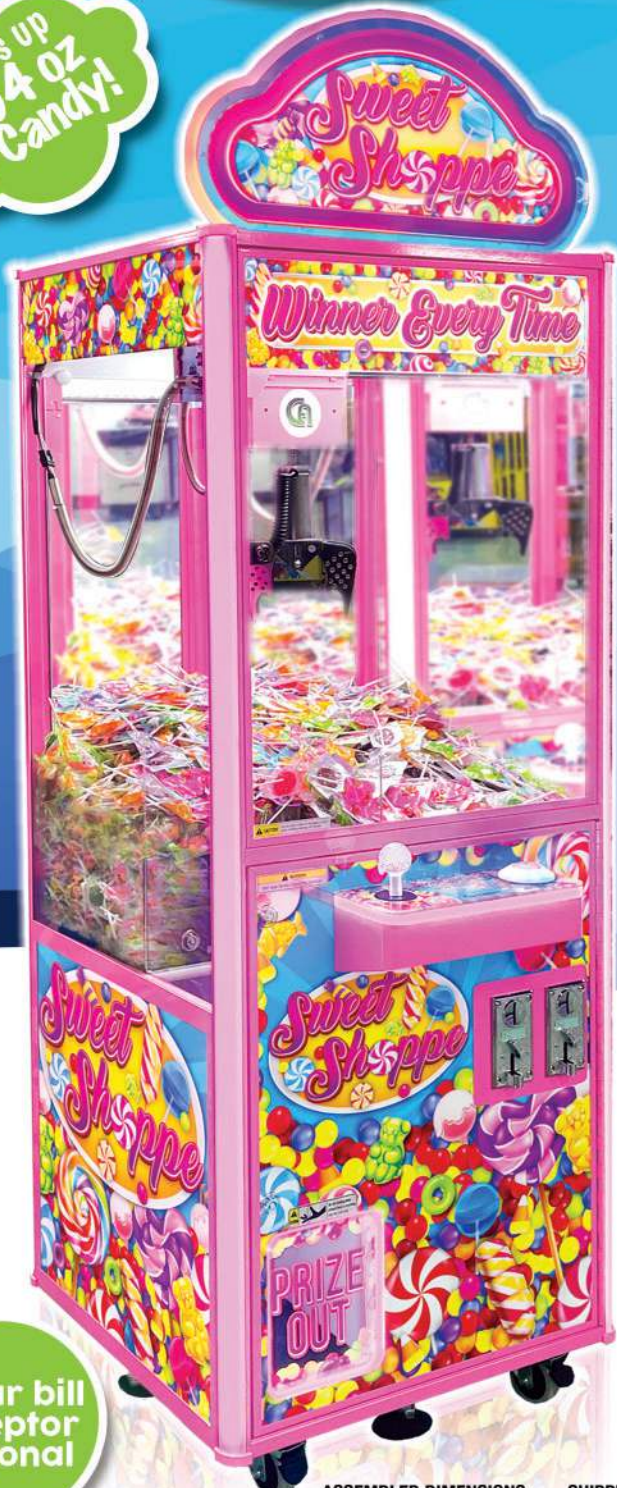

Sweet Shoppe

LUCKY DUCK

Stores up to 54 OZ of Candy!

Stores up to 1,000 Ducks!

Dollar bill acceptor optional

Quality cranes made in Taiwan

ASSEMBLED DIMENSIONS
 Width: 25" (62cm)
 Depth: 28" (70cm)
 Height: 75" (190cm)

SHIPPING DIMENSIONS
 Width: 33" (84cm)
 Depth: 36" (91cm)
 Height: 78" (198cm)

SHIPPING WEIGHTS
 Sweet Shoppe: 260lbs (118kgs)
 Lucky Duck: 245lbs (111kgs)