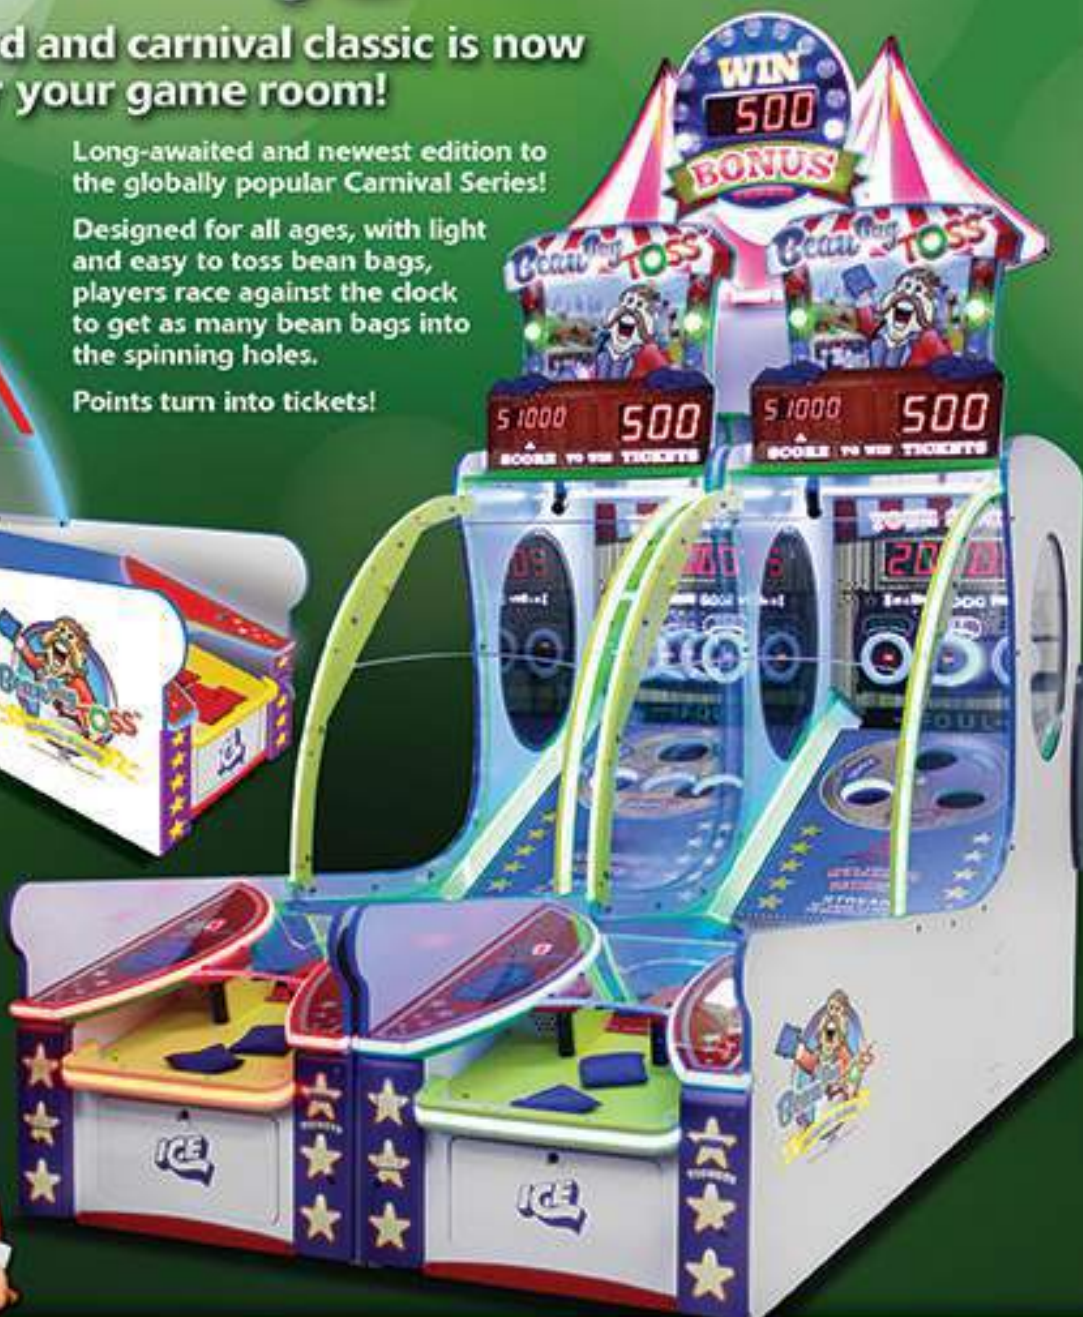

# The game you've "bean" waiting for...

## Bean Bag TOSS™

The backyard and carnival classic is now available for your game room!

Long-awaited and newest edition to the globally popular Carnival Series!

Designed for all ages, with light and easy to toss bean bags, players race against the clock to get as many bean bags into the spinning holes.

Points turn into tickets!

Bean Bag Toss  
Dimensions:  
L-135 in (3429 mm)  
W-36 in (914 mm)  
H-108 in (2743 mm)

Order Yours Today!